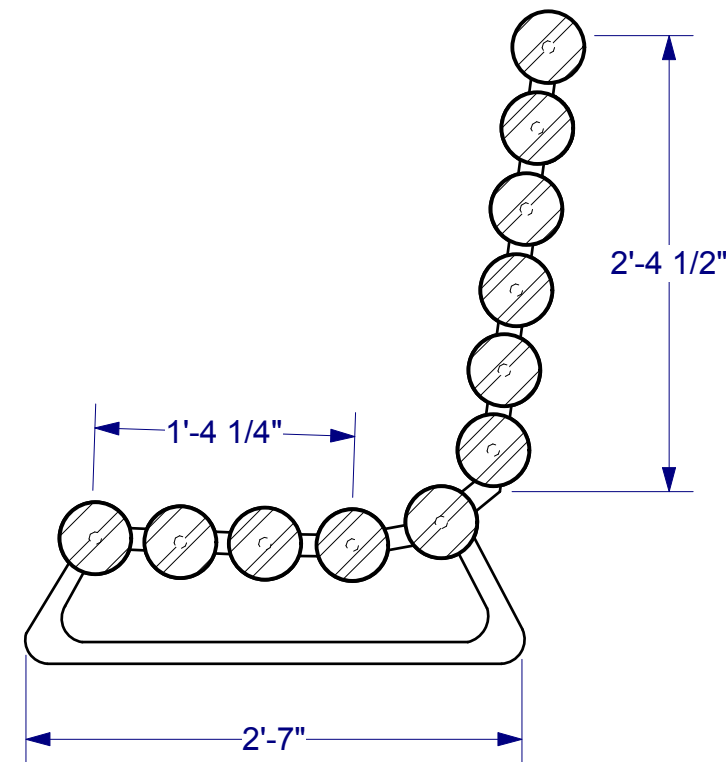

Top View

Research Image

Note:
Every "cushion" on this chair
is composed of spools of CDs.

Front View

Section View A-A'

Project 6- Chair

Front-Section-Top Views

Proff. Todd Proffitt

Scale: 1" = 1' | Date: 11/19/09

Drew Van Genderen

Plate: 1 of 1