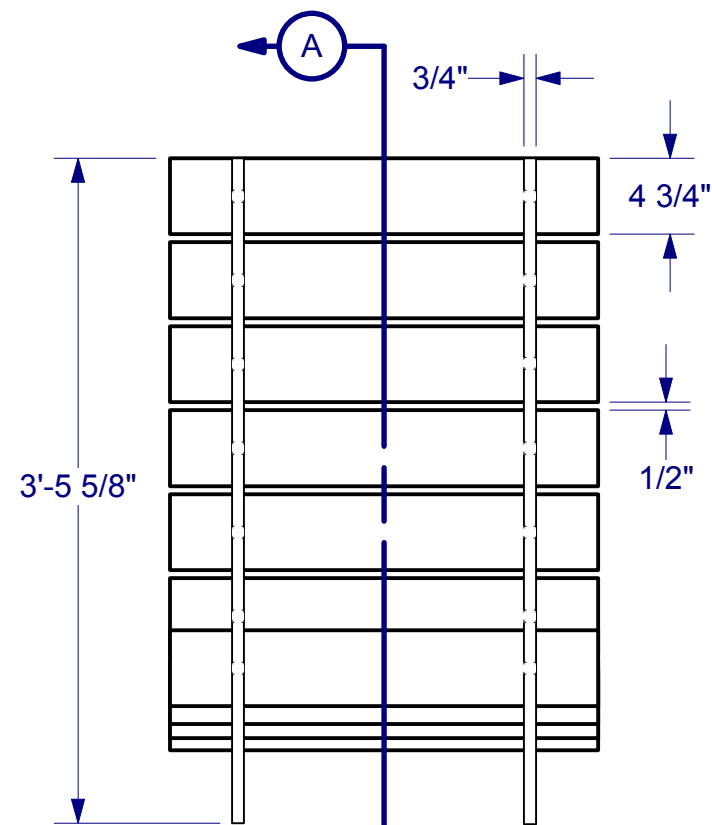

Top View

Research Image

Note:
Every "cushion" on this chair
is composed of spools of CDs.

Front View

Section View A-A'

Project 6- Chair

Front-Section-Top Views

Proff. Todd Proffitt

Scale: 1" = 1' | Date: 11/19/09

Drew Van Genderen

Plate: 1 of 1